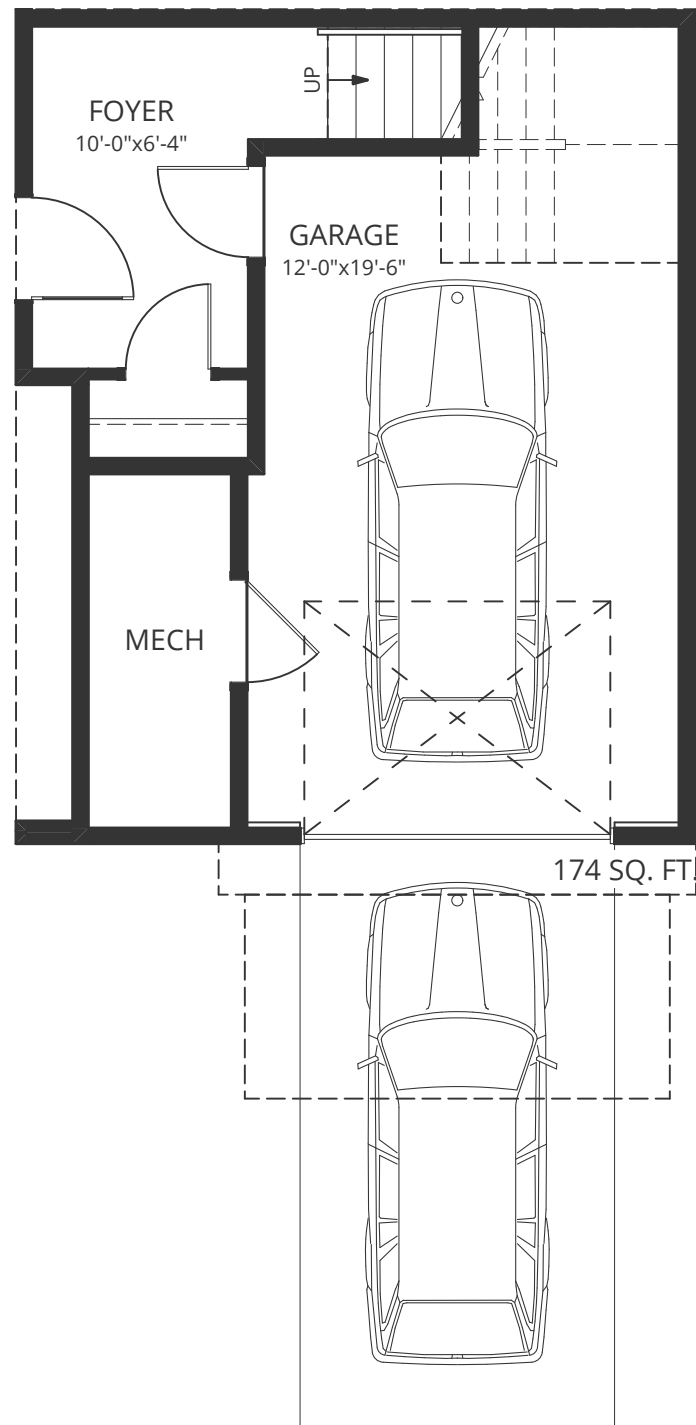

Aurora One

1,179 sqft

double master | 2.5 bath

Pivot.
rutherford

Averton.

Actual usable floor space may vary from the stated floor area, all renderings are artist's concept. Plans, pricing and specifications are subject to change without notice. Layout may be reverse of the unit purchased. Direction of door swings and/or slides may be opposite of what is indicated. E. & O.E