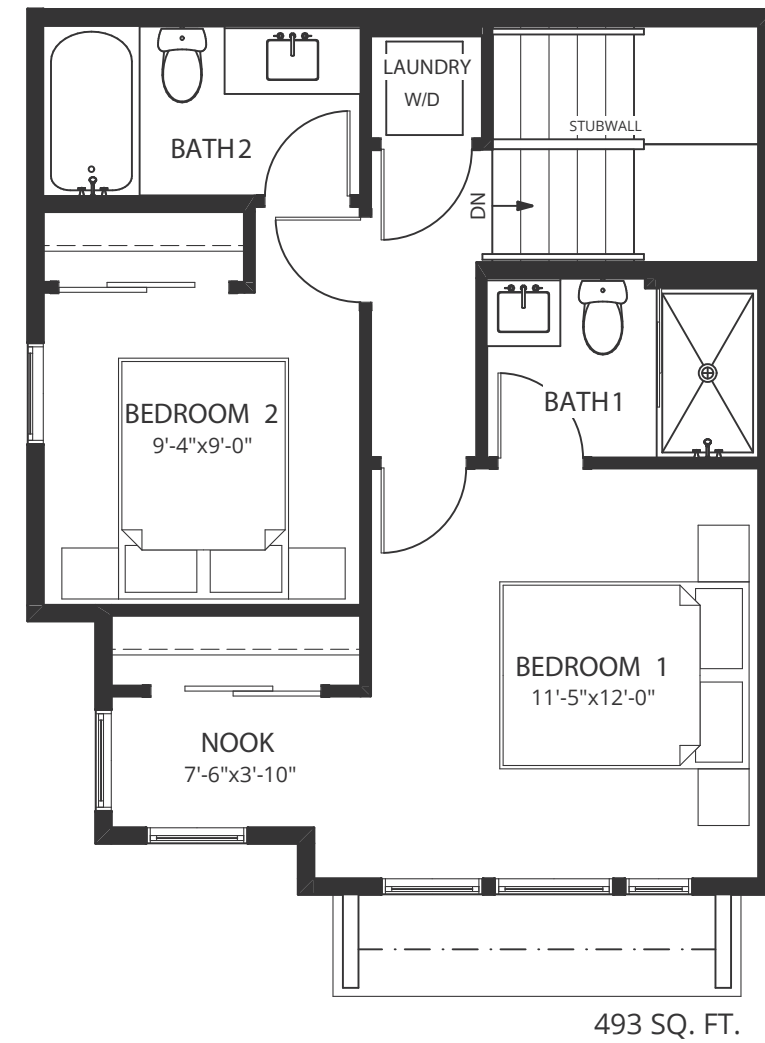

Aurora One

1,179 sqft

double master | 2.5 bath

Pivot.
rutherford

Averton.

Actual usable floor space may vary from the stated floor area, all renderings are artist's concept. Plans, pricing and specifications are subject to change without notice. Layout may be reverse of the unit purchased. Direction of door swings and/or slides may be opposite of what is indicated. E. & O.E