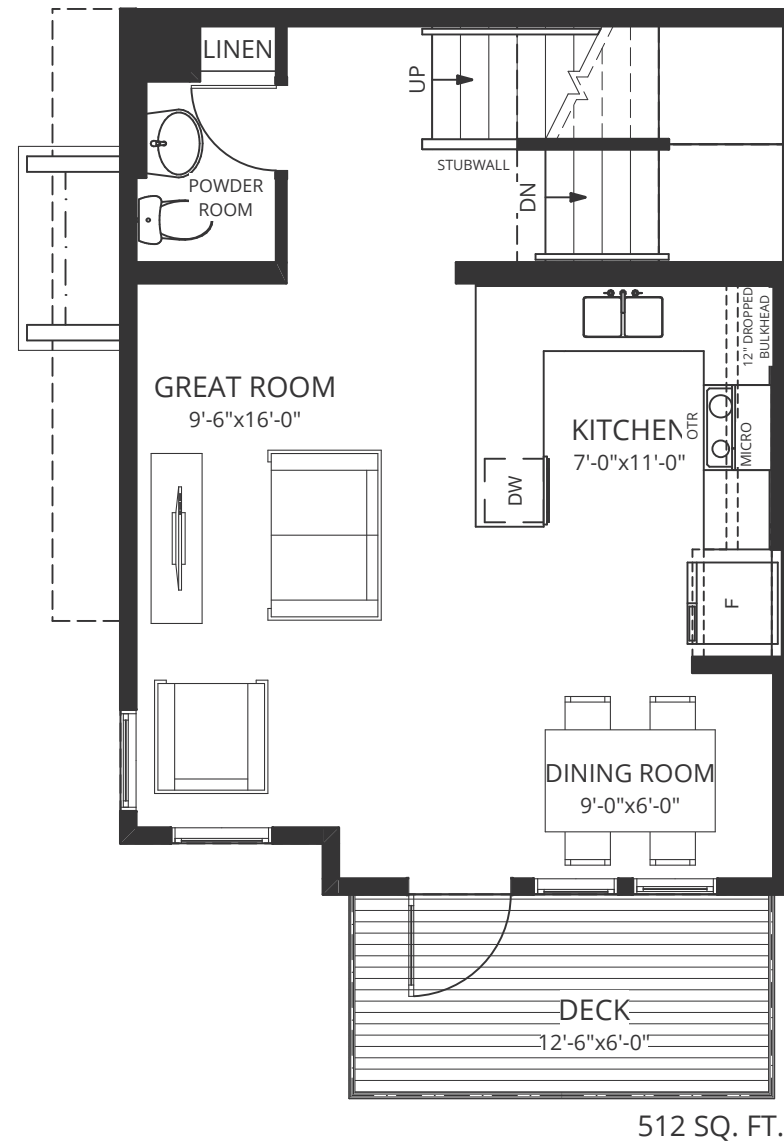

Aurora One

1,179 sqft

double master | 2.5 bath

Pivot.
rutherford

Averton.

Actual usable floor space may vary from the stated floor area, all renderings are artist's concept. Plans, pricing and specifications are subject to change without notice. Layout may be reverse of the unit purchased. Direction of door swings and/or slides may be opposite of what is indicated. E. & O.E