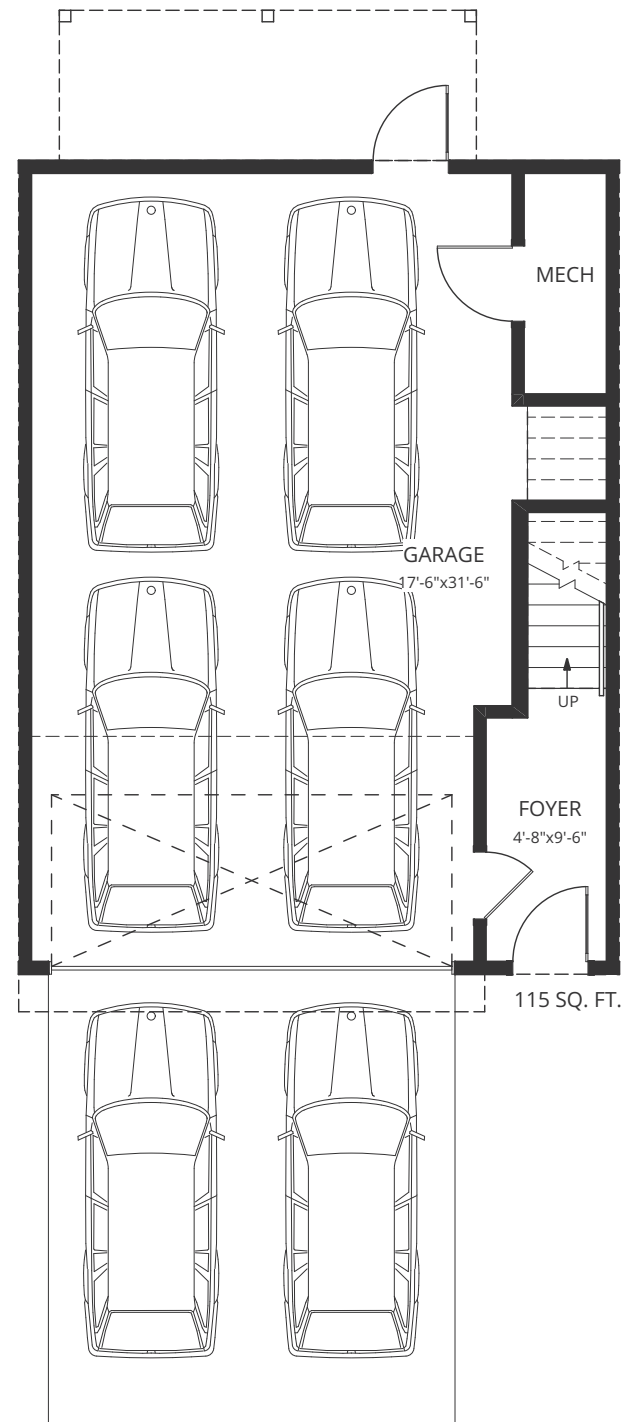

Presidio Sopra

1,787 sqft

back kitchen | double master | 2.5 bath

Pivot.
rutherford

Averton.

Actual usable floor space may vary from the stated floor area, all renderings are artist's concept. Plans, pricing and specifications are subject to change without notice. Layout may be reverse of the unit purchased. Direction of door swings and/or slides may be opposite of what is indicated. E. & O.E

Presidio Sopra

back kitchen | 3 bedroom | 2.5 bath

1,787 sqft