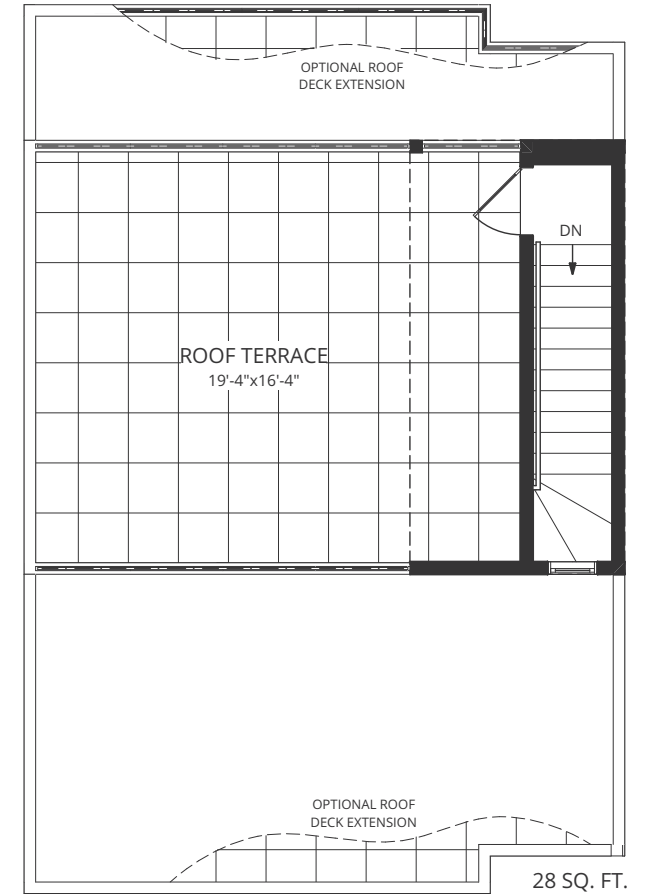

Presidio Sopra

1,787 sqft

back kitchen | double master | 2.5 bath

Pivot.
rutherford

Averton.

Actual usable floor space may vary from the stated floor area, all renderings are artist's concept. Plans, pricing and specifications are subject to change without notice. Layout may be reverse of the unit purchased. Direction of door swings and/or slides may be opposite of what is indicated. E. & O.E

Presidio Sopra

back kitchen | 3 bedroom | 2.5 bath

1,787 sqft