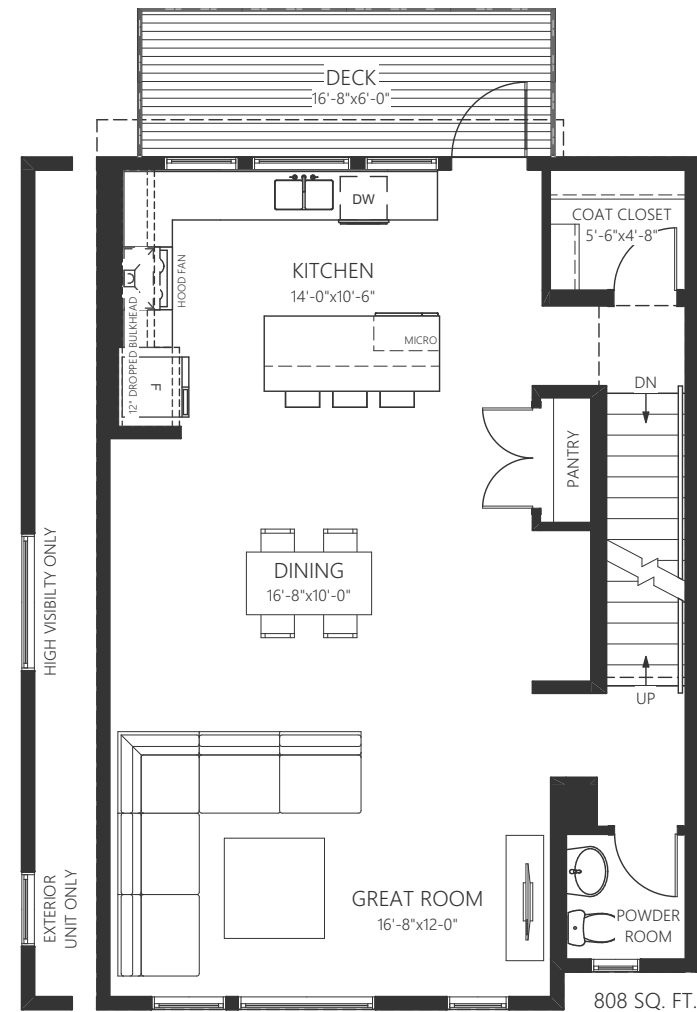

Presidio Sopra

1,787 sqft

back kitchen | double master | 2.5 bath

Pivot.
rutherford

Averton.

Actual usable floor space may vary from the stated floor area, all renderings are artist's concept. Plans, pricing and specifications are subject to change without notice. Layout may be reverse of the unit purchased. Direction of door swings and/or slides may be opposite of what is indicated. E. & O.E

Presidio Sopra

back kitchen | 3 bedroom | 2.5 bath

1,787 sqft