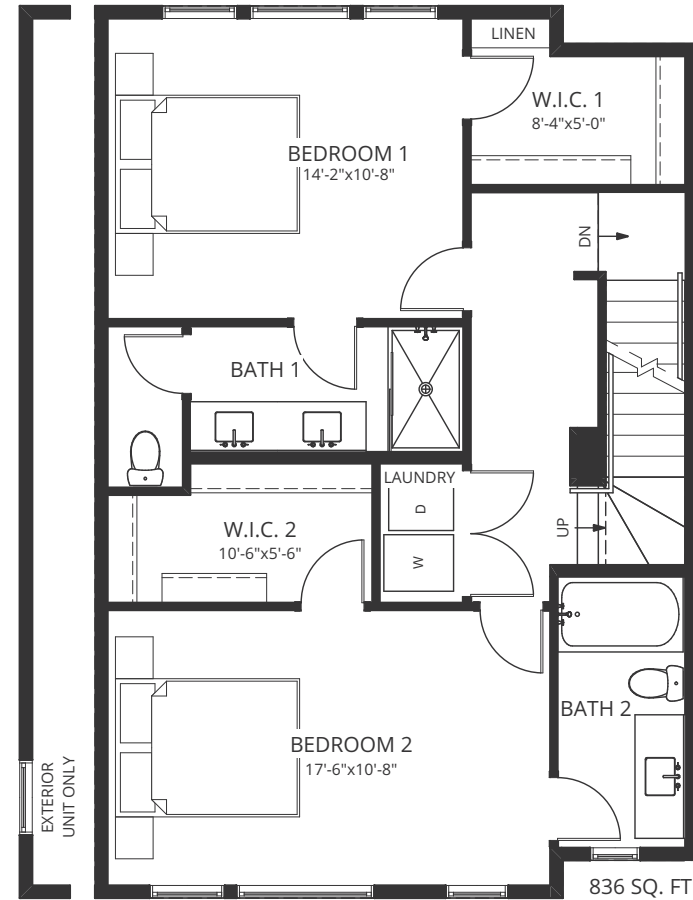

Presidio Sopra

1,787 sqft

back kitchen | double master | 2.5 bath

Pivot.
rutherford

Averton.

Actual usable floor space may vary from the stated floor area, all renderings are artist's concept. Plans, pricing and specifications are subject to change without notice. Layout may be reverse of the unit purchased. Direction of door swings and/or slides may be opposite of what is indicated. E. & O.E

Presidio Sopra

back kitchen | 3 bedroom | 2.5 bath

1,787 sqft