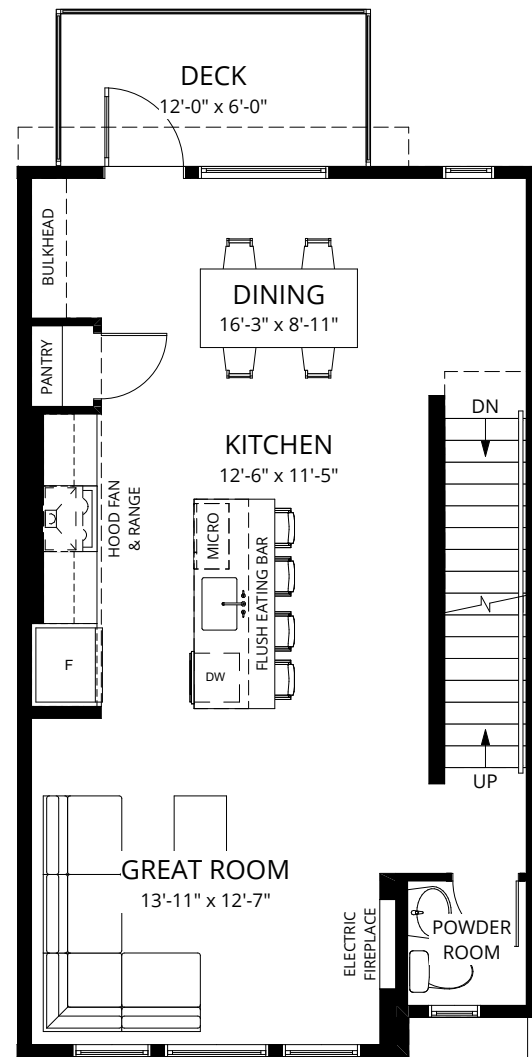

Forest Tilden

dual master | 2.5 bath

interior 1,544 sqft

exterior 324 sqft

ground floor

second floor

third floor

fourth floor

Forest Tilden

2 bedroom + loft | 2.5 bath

interior 1,544 sqft

exterior 324 sqft