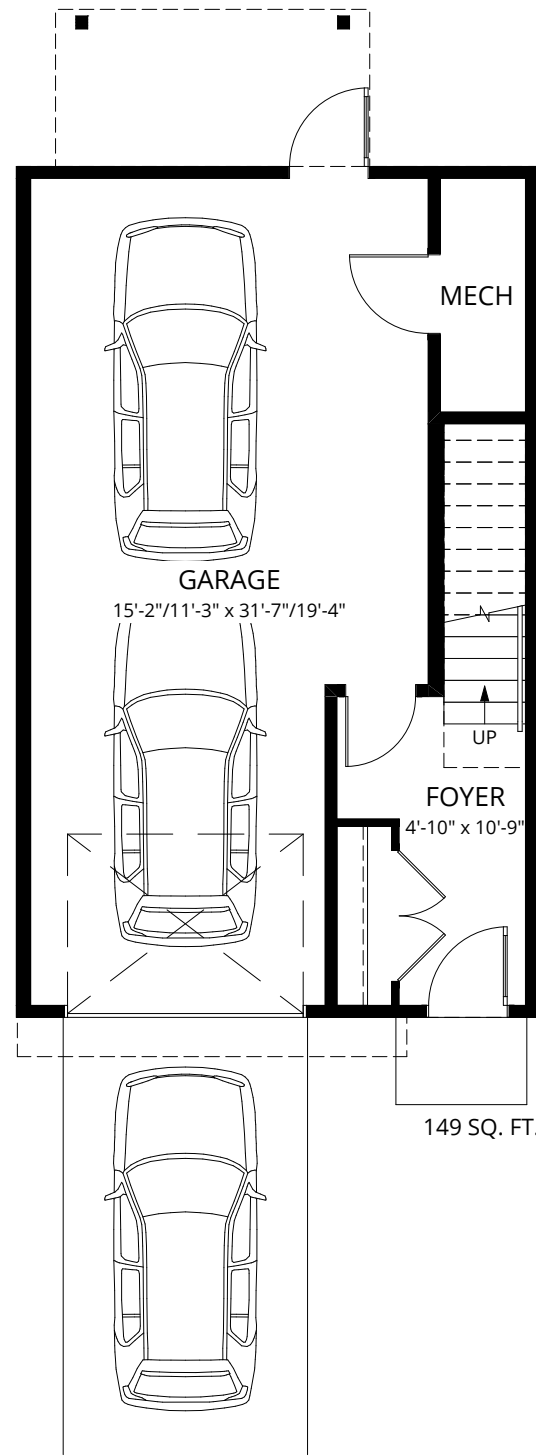

Forest Tilden

dual master | 2.5 bath

interior 1,544 sqft

exterior 324 sqft

ground floor

second floor

third floor

fourth floor

Forest Tilden

2 bedroom + loft | 2.5 bath

interior 1,544 sqft

exterior 324 sqft