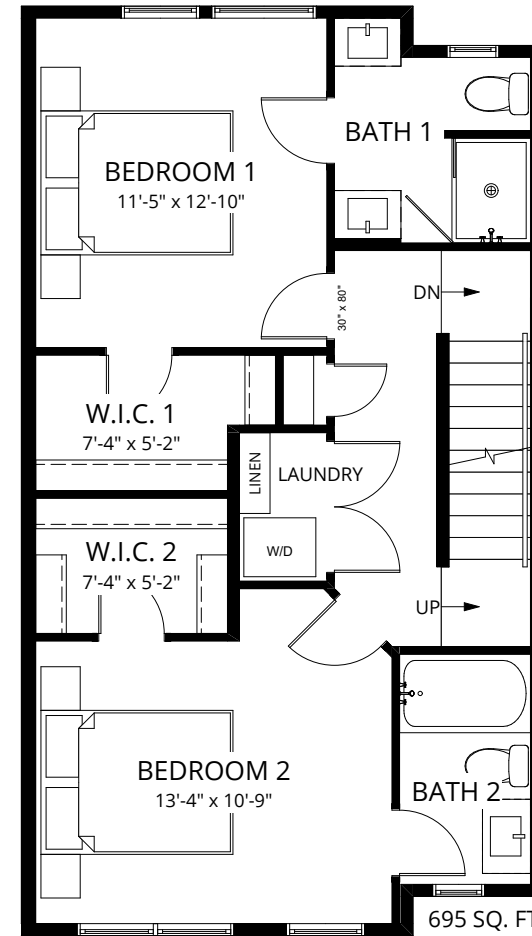

Forest Tilden

dual master | 2.5 bath

interior 1,544 sqft

exterior 324 sqft

ground floor

second floor

third floor

fourth floor

Forest Tilden

2 bedroom + loft | 2.5 bath

interior 1,544 sqft

exterior 324 sqft