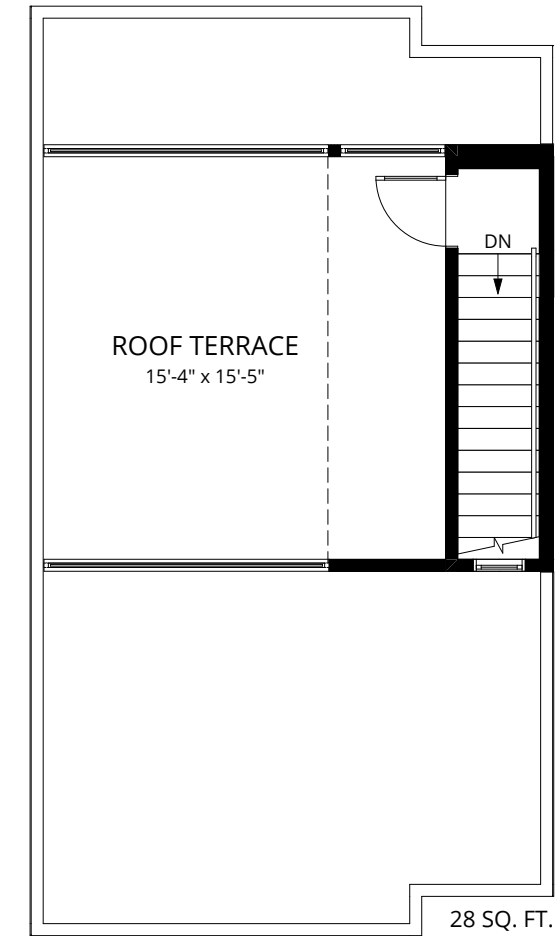

Forest Tilden

dual master | 2.5 bath

interior 1,544 sqft

exterior 324 sqft

ground floor

second floor

third floor

fourth floor

Forest Tilden

2 bedroom + loft | 2.5 bath

interior 1,544 sqft

exterior 324 sqft