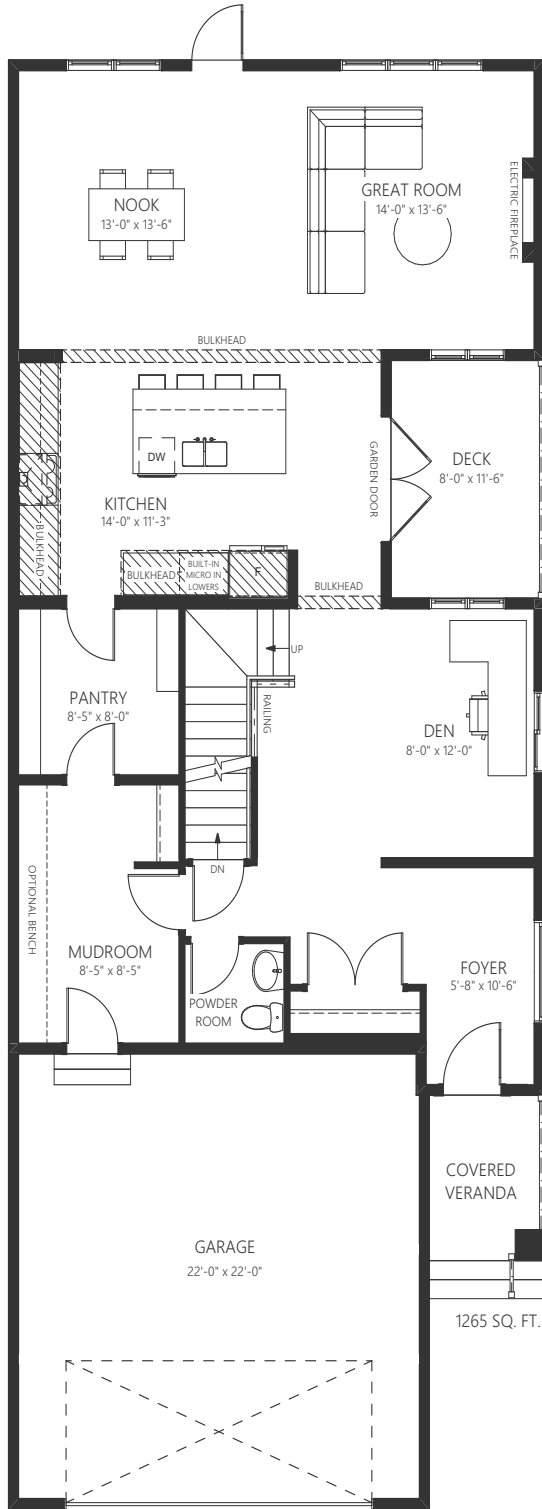

arezzo.

prairie

(opt. national heritage)

2,997 sq.ft.

4 bedroom, 2.5 bath

Averton.

Actual usable floor space may vary from the stated floor area, all renderings are artist's concept. Plans, pricing and specifications are subject to change without notice. Layout may be reverse of the unit purchased. Direction of door swings and/or slides may be opposite of what is indicated. E. & O.E