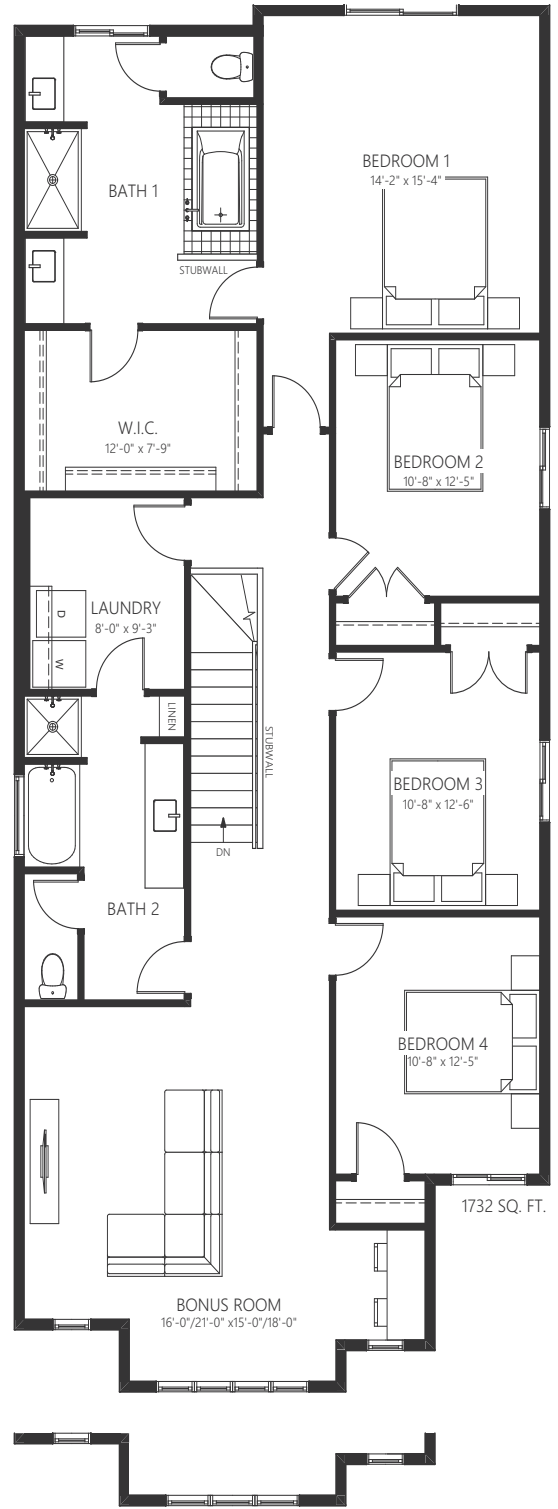

arezzo.

prairie

(opt. national heritage)

2,997 sq.ft.

4 bedroom, 2.5 bath

Averton.

Actual usable floor space may vary from the stated floor area, all renderings are artist's concept. Plans, pricing and specifications are subject to change without notice. Layout may be reverse of the unit purchased. Direction of door swings and/or slides may be opposite of what is indicated. E. & O.E