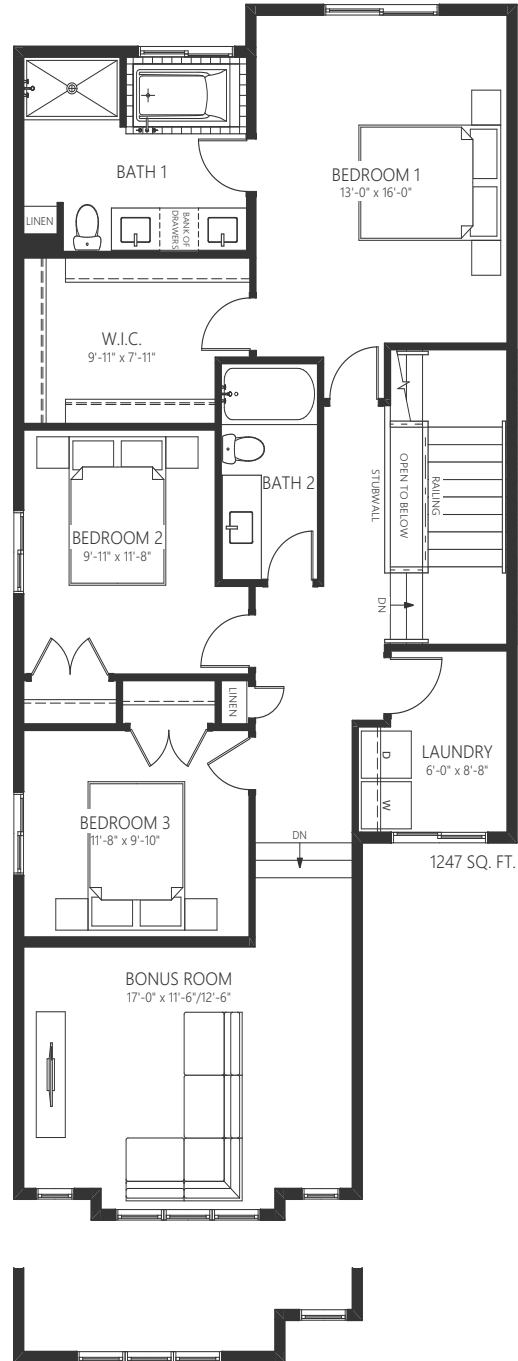

pescara.

prairie
(alt. prairie)

2,263 sq.ft.
3 bedroom, 2.5 bath

Averton.

Actual usable floor space may vary from the stated floor area, all renderings are artist's concept. Plans, pricing and specifications are subject to change without notice. Layout may be reverse of the unit purchased. Direction of door swings and/or slides may be opposite of what is indicated. E. & O.E