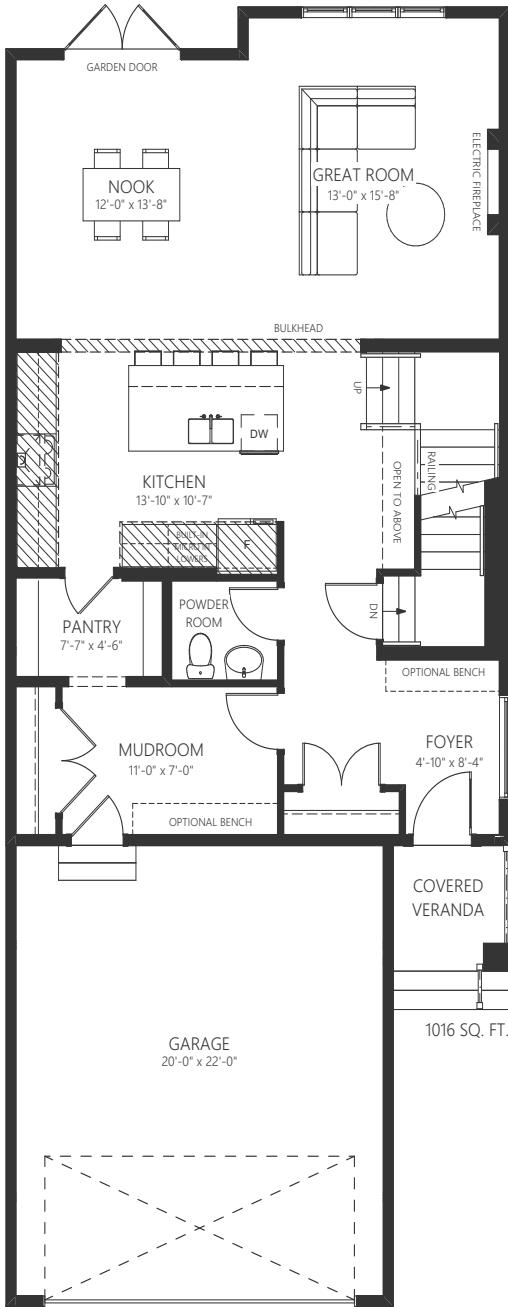

pescara.

prairie
(alt. prairie)

2,263 sq.ft.
3 bedroom, 2.5 bath

Averton.

Actual usable floor space may vary from the stated floor area, all renderings are artist's concept. Plans, pricing and specifications are subject to change without notice. Layout may be reverse of the unit purchased. Direction of door swings and/or slides may be opposite of what is indicated. E. & O.E