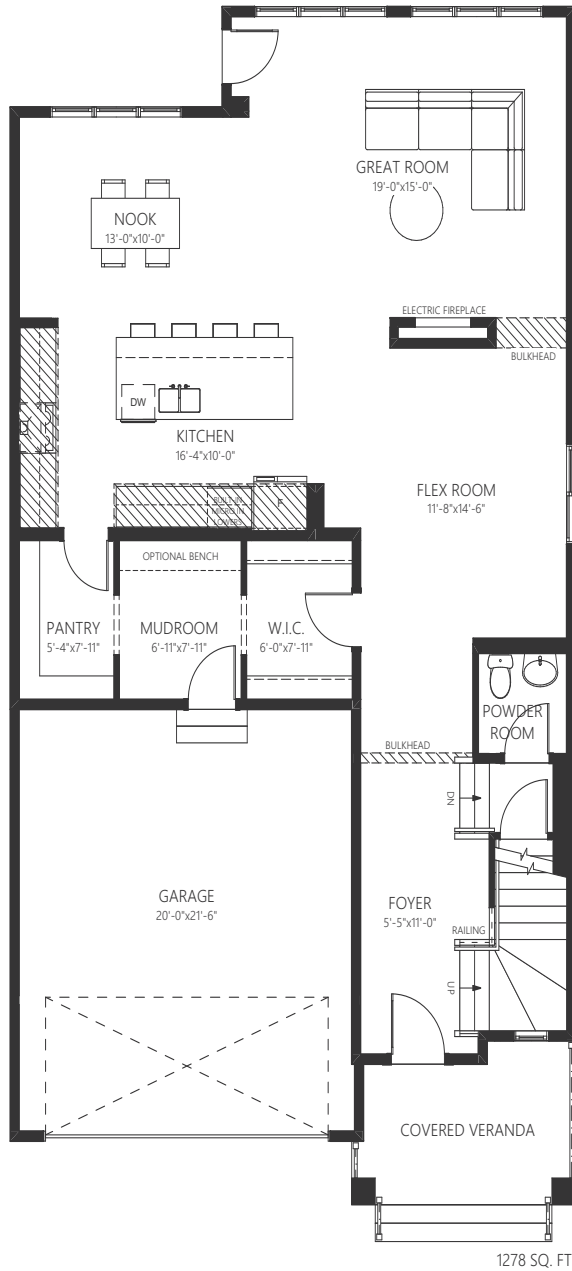

treviso.

prairie

2,800 sq.ft.
4 bedroom, 2.5 bath

Averton.

Actual usable floor space may vary from the stated floor area, all renderings are artist's concept. Plans, pricing and specifications are subject to change without notice. Layout may be reverse of the unit purchased. Direction of door swings and/or slides may be opposite of what is indicated. E. & O.E