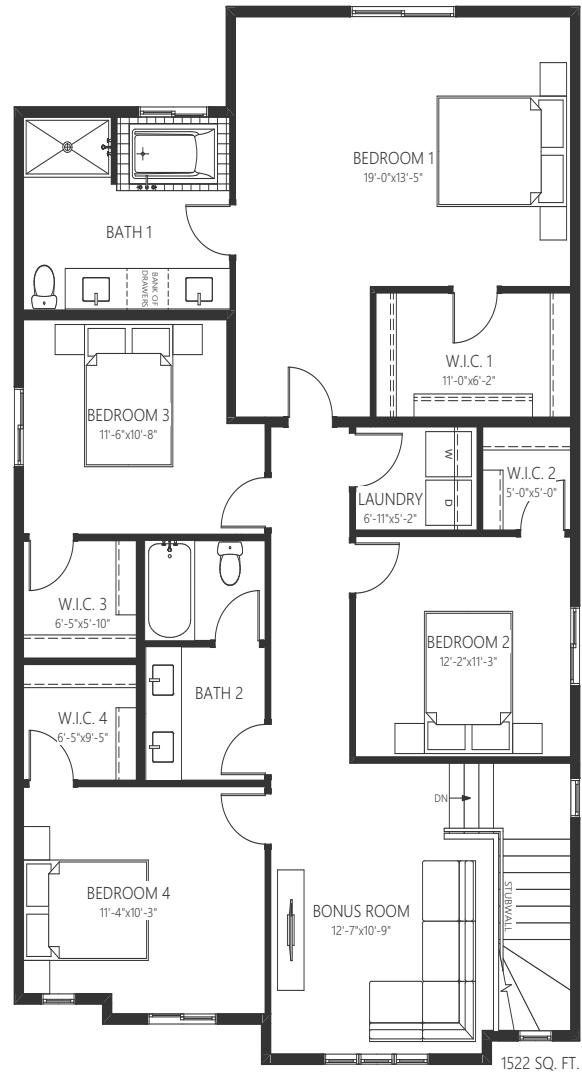

treviso.

prairie

2,800 sq.ft.
4 bedroom, 2.5 bath

Averton.

Actual usable floor space may vary from the stated floor area, all renderings are artist's concept. Plans, pricing and specifications are subject to change without notice. Layout may be reverse of the unit purchased. Direction of door swings and/or slides may be opposite of what is indicated. E. & O.E